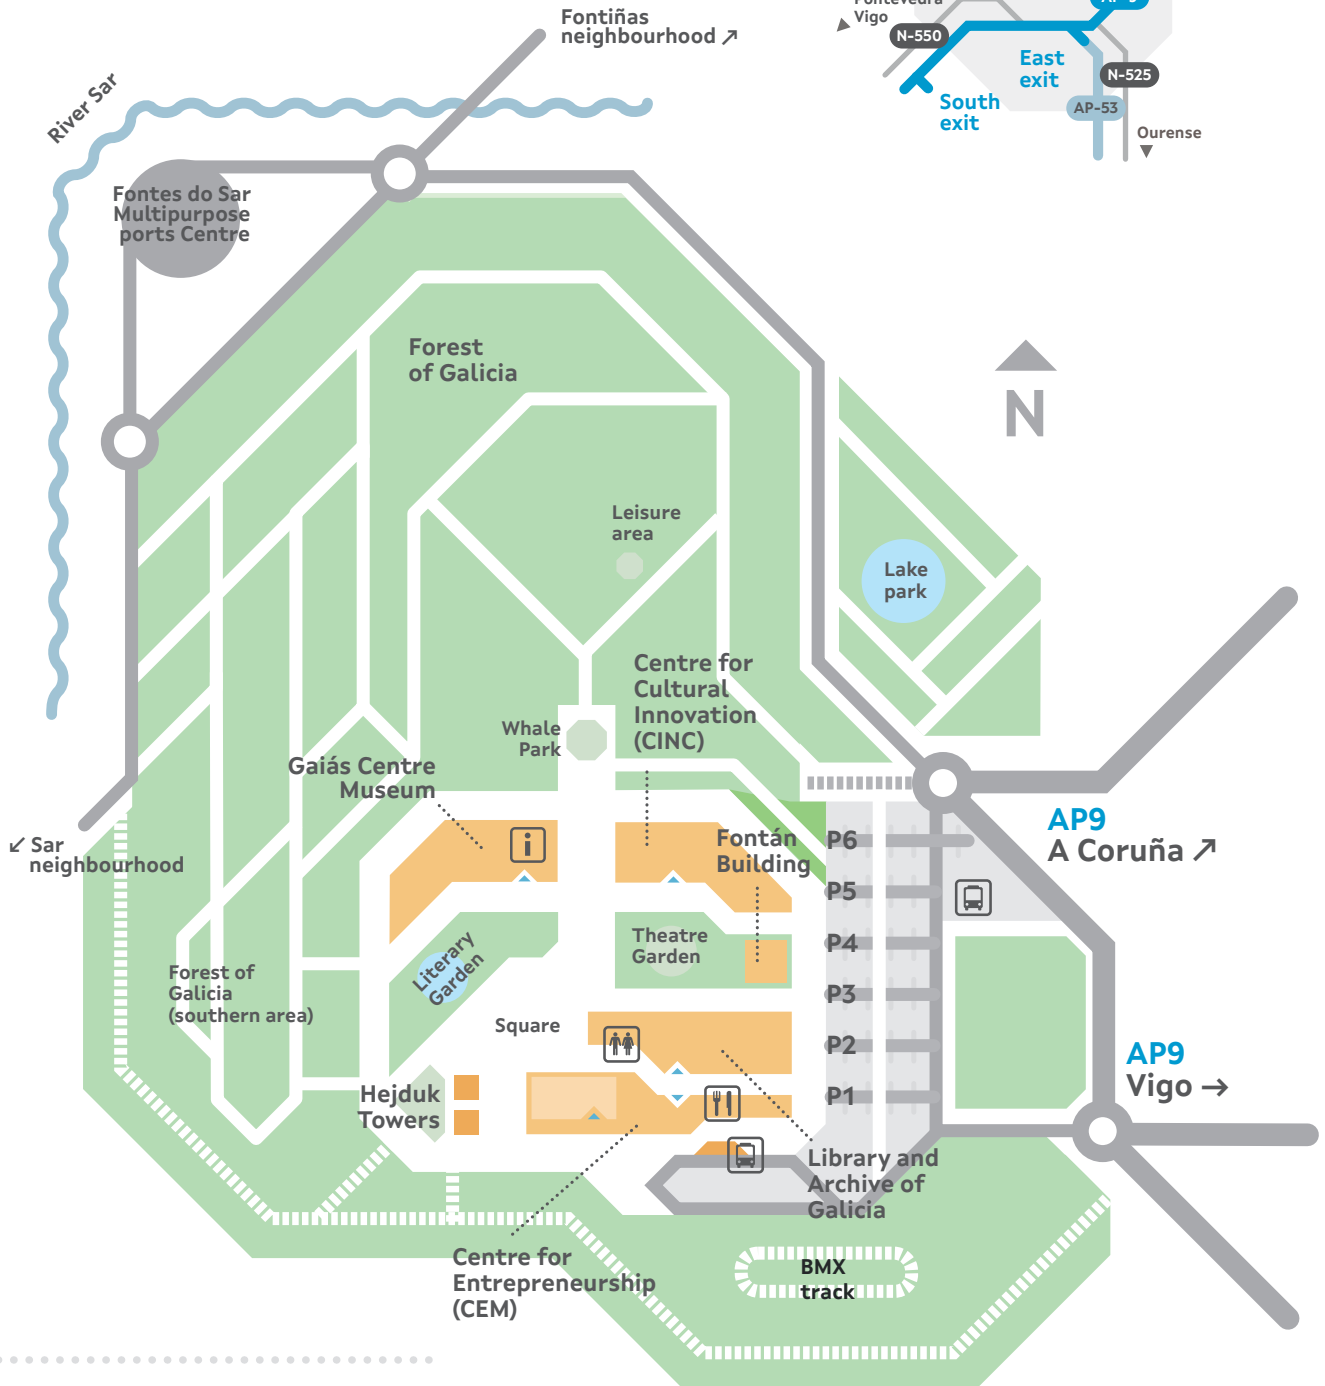

# How to get to Gaiás, City of Culture, from the AP-9

-  Road
-  AP-9
-  Access to the buildings
-  P1 Car park
-  Leisure areas
-  Bus stops
-  Canteen
-  Information point
-  Toilets